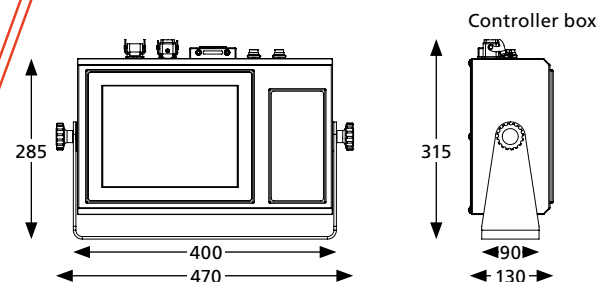

Label material

- ✓ Running length: up to 450 m
- ✓ Outer diameter: 295 mm ± 5 mm
- ✓ Label core: 76 mm

Operation

- ✓ Colour touchscreen display
  - with alphanumeric entry
  - multilingual user interface
  - current label display

Interfaces

- ✓ Integrated Ethernet port
- ✓ High-speed RS-232
- ✓ Digital I/O (potential-free outputs)

Standard functions

- ✓ Low material warning
- ✓ Alarm pole
- ✓ Standard barcodes and 2D codes
- ✓ Logos and graphics
- ✓ Internal article database
- ✓ Integrated real-time clock
- ✓ Individually programmable counters
- ✓ Fault diagnosis
- ✓ Maintenance interval display

Ambient conditions

- ✓ Operating temperature: 5 °C – 37 °C
- ✓ Humidity: 20 % – 85 % relative, non-condensing
- ✓ Electrical connection: 100 – 240 Volt; 50 – 60 Hz
- ✓ Compressed air: 6 bar ½" BSP fixed, oil & water free

Frames

- ✓ Support stand with manual height adjustment

Software

- ✓ Middleware package: LogoSoft
- ✓ Label design: LEAP Express
- ✓ Management software: LogoRemote
- ✓ Real-time connectivity
- ✓ Stand-alone

Additional options

- ✓ Emergency stop
- ✓ Profibus/Profinet
- ✓ Manual side adjustment

Certificates

- ✓ CE certified (EU)
- ✓ Optional: TR/EAC (RU)
- ✓ Optional: SASO (SA)
- ✓ Optional: UL 508 (US)

Spare parts/maintenance

- ✓ Full spare parts available worldwide
- ✓ Proven life expectancy of 10 years +
- ✓ Bespoke service support and preventive maintenance
- ✓ Telephone support

Models 310/315

Logopak Systeme GmbH & Co. KG
Dorfstraße 40 · D-24628 Hartenholm

www.Logopak.com