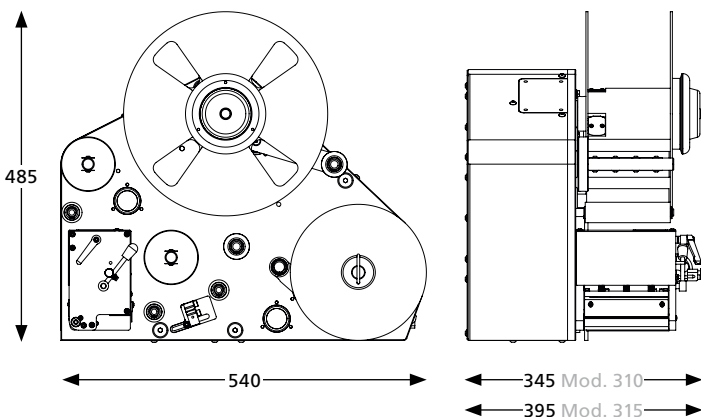

Label material

- ✓ Running length: up to 450 m
- ✓ Outer diameter: 295 mm ± 5 mm
- ✓ Label core: 76 mm

Operation

- ✓ Colour touchscreen display
  - with alphanumeric entry
  - multilingual user interface
  - current label display

Interfaces

- ✓ Integrated Ethernet port
- ✓ High-speed RS-232
- ✓ Digital I/O (potential-free outputs)

Standard functions

- ✓ Low material warning
- ✓ Alarm pole
- ✓ Standard barcodes and 2D codes
- ✓ Logos and graphics
- ✓ Internal article database
- ✓ Integrated real-time clock
- ✓ Individually programmable counters
- ✓ Fault diagnosis
- ✓ Maintenance interval display

Ambient conditions

- ✓ Operating temperature: 5 °C – 37 °C
- ✓ Humidity: 20 % – 85 % relative, non-condensing
- ✓ Electrical connection: 100 – 240 Volt; 50 – 60 Hz
- ✓ Compressed air: 6 bar ½" BSP fixed, oil & water free

Frames

- ✓ Support stand with manual height adjustment

Software

- ✓ Middleware package: LogoSoft
- ✓ Label design: LEAP Express
- ✓ Management software: LogoRemote
- ✓ Real-time connectivity
- ✓ Stand-alone

Additional options

- ✓ Emergency stop
- ✓ Profibus/Profinet
- ✓ Manual side adjustment

Certificates

- ✓ CE certified (EU)
- ✓ Optional: TR/EAC (RU)
- ✓ Optional: SASO (SA)
- ✓ Optional: UL 508 (US)

Spare parts/maintenance

- ✓ Full spare parts available worldwide
- ✓ Proven life expectancy of 10 years +
- ✓ Bespoke service support and preventive maintenance
- ✓ Telephone support

Models 310/315

Logopak Systeme GmbH & Co. KG
Dorfstraße 40 · D-24628 Hartenholm

www.Logopak.com