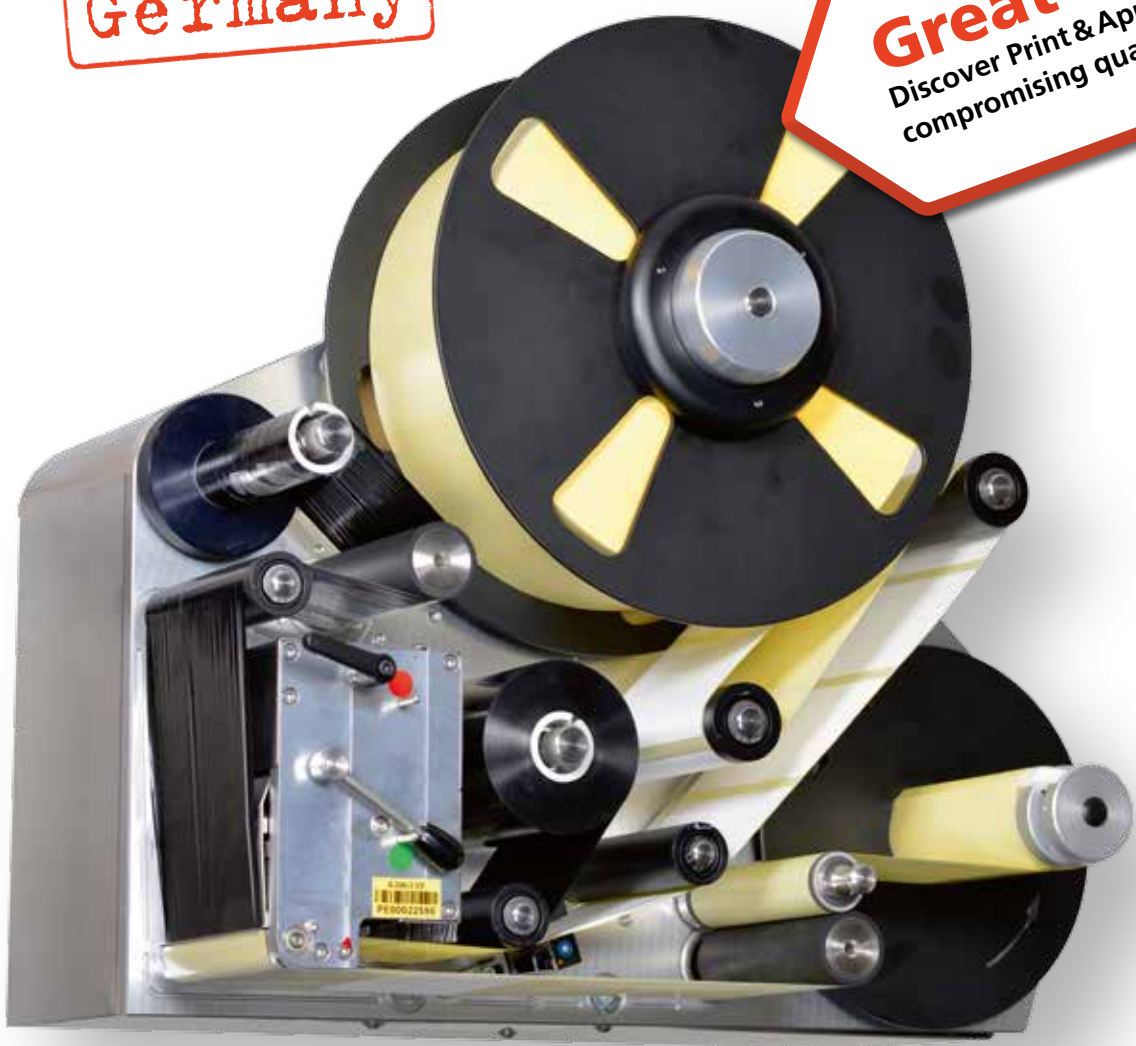

(00) 340382230000000009

Logomatic Series 300

Full automatic labelling
for various applications

www.Logopak.com

Made in
Germany

Great value
Discover Print & Apply without
compromising quality.

Industrial
Print & Apply Labelling

Models

- ✓ 310: for labels to 110 mm width
- ✓ 315: for labels to 165 mm width
- ✓ Right and left version

Printing characteristics

- ✓ Thermal direct or thermal transfer printing method for labels up to A6
- ✓ Print resolution: 203 dpi or 300 dpi

Label material

- ✓ Running length: up to 450 m
- ✓ Outer diameter: 295 mm ± 5 mm
- ✓ Label core: 76 mm

Operation

- ✓ Colour touchscreen display
 - with alphanumeric entry
 - multilingual user interface
 - current label display

Interfaces

- ✓ Integrated Ethernet port
- ✓ High-speed RS-232
- ✓ Digital I/O (potential-free outputs)

Standard functions

- ✓ Low material warning
- ✓ Alarm pole
- ✓ Standard barcodes and 2D codes
- ✓ Logos and graphics
- ✓ Internal article database
- ✓ Integrated real-time clock
- ✓ Individually programmable counters
- ✓ Fault diagnosis
- ✓ Maintenance interval display